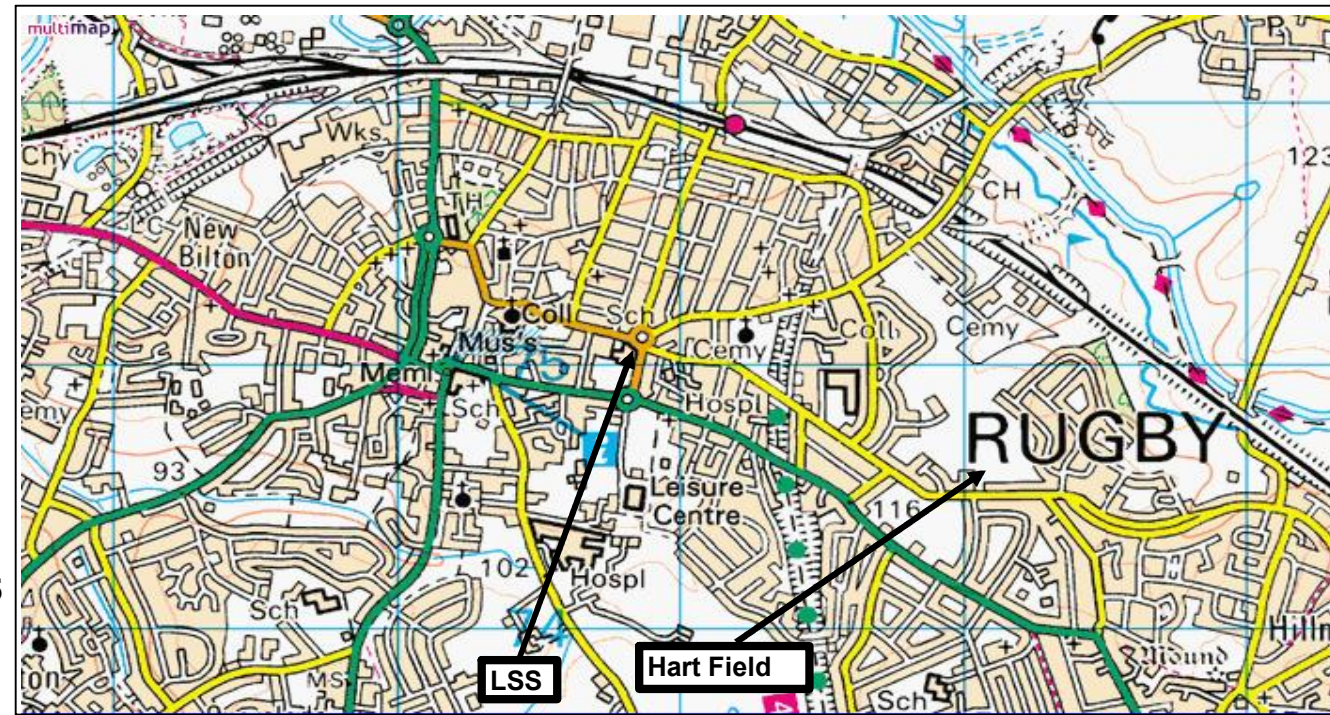

From M6 Exit at Junction 1 take exit signposted Rugby (A426). At roundabout take 2nd exit onto Leicester Road A426. At next two roundabouts take 2nd exit A426 - carry on through traffic lights. At next roundabout take first exit Newbold Road. At next roundabout take first exit onto Evreux Way at mini roundabout turn right onto North Street B5414. Carry on for 3/4 mile at next roundabout take 5th exit onto Clifton Road entrance to school immediately on left.

From M1 Exit Junction 18 - signposted Hinckley/Rugby follow A428 at roundabout take 2nd exit (cross A5) A428 continue on A428 for approximately 6 1/2 miles until roundabout (B5414). Take 3rd exit at this roundabout and first exit at next roundabout onto Clifton Road - school is immediately on left.

M6

From A45 at A45/M45 roundabout bear left onto B4429 Coventry Road towards Dunchurch. In Dunchurch at traffic lights turn left Rugby Road A426 signposted Rugby. Follow road for approximately 1 mile to next roundabout bear left. At next roundabout take second exit onto Dunchurch Road A426. Keep on Dunchurch Road until you reach island, keep in right hand lane onto island, keep right into slip road by traffic lights then bear left into Warwick Street (Rugby School straight ahead of you). Follow road until next roundabout take first exit Whitehall Road next roundabout first exit Clifton Road - school is situated immediately on left.

A45

LSS

Hart Field

M1